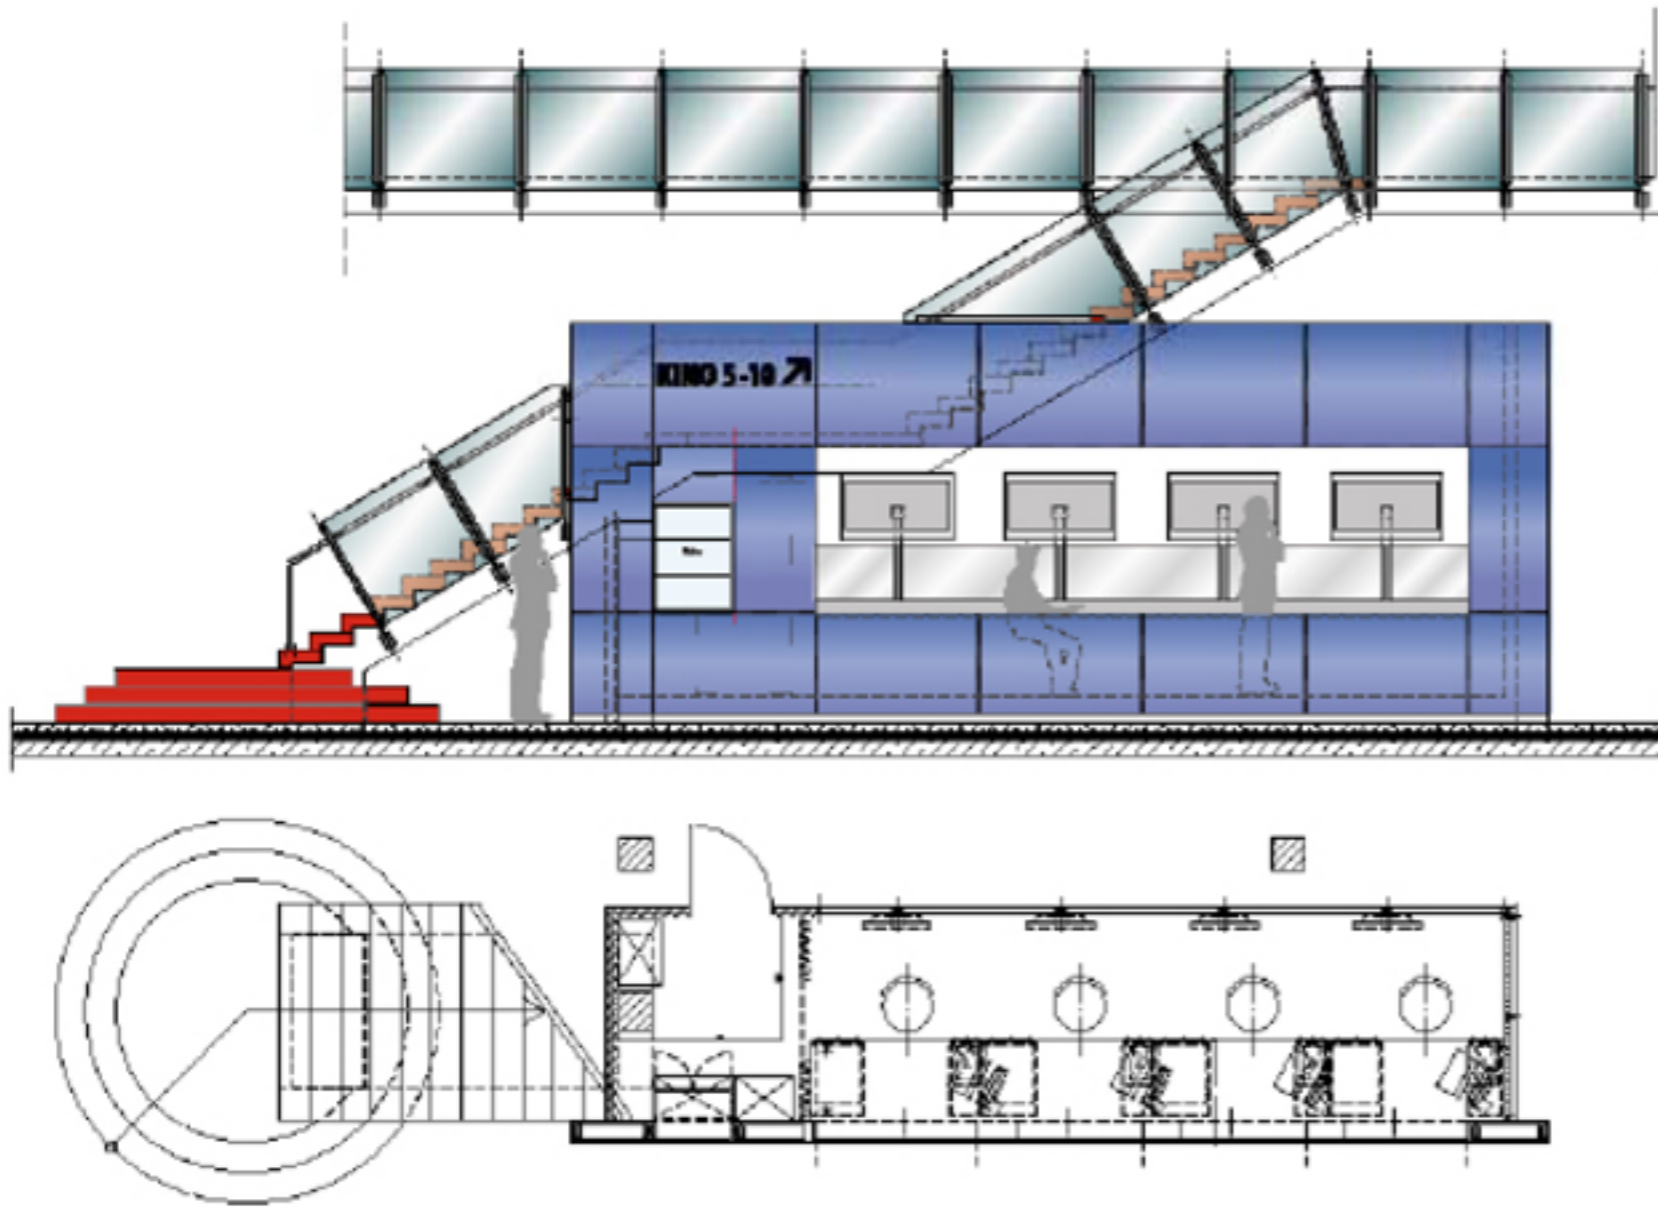

↑ | Fassade with LED-lit contours
→ | Dining area with view of ticket counter

Cineplex Memmingen

Memmingen

This cinema complex is easily recognizable from a distance due to the colors and light contours of the façade. The bright and cheerful atmosphere is created through the use of corresponding colors and lighting, changing colors and warm tones. Energy-efficient, durable and maintenance-friendly elements help to permanently reduce costs. The lighting design, furniture and sound system offer easily transformable options for events, such as film premiers and awards and additional or birthday celebrations.

PROJECT FACTS

Address: Fraunhoferstraße 21, 87700 Memmingen, Deutschland. **Client:** FTB Rusch. **Completion:** 2007. **Gross floor area:** 750 m². **Building type:** cinema. **Lighting technique:** LEDs with dimmer light controls, down-lights, pendants over counters. **Light function:** Bright, friendly atmosphere. **Ecological aspects of lighting:** energy-efficient and durable lights, further energy saving through dimmable lights.

↑ | Entrance area with view of ticket booth
← | Service counter with front and rear bar

← | Ticket booth with color-changing front panels
 ↓ | Color-changing light panels on front of service counter